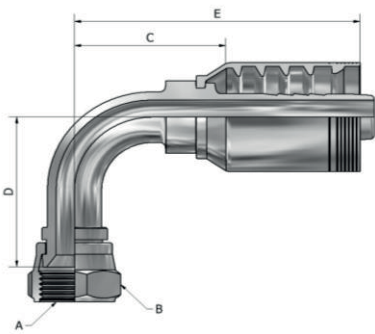

DC704 SERIES(Female JIC 37° Swivel Straight)

USA

PART NUMBER	Products Description									
	Hose In-Dia	Thread UNF	Nut Hex		Tail-Growth		Nipple Hex		Overall Length	
			MM	Inch	MM	Inch	MM	Inch	MM	Inch
			A		B		C		D	
DC704-17-12	3/4	1-1/16-12	31.8	1.25	48.0	1.89	28.6	1.12	100.2	3.94
DC704-21-12	3/4	1-5/16-12	38.0	1.50	50.6	1.99	35.0	1.38	103.1	4.06
DC704-21-16	1"	1-5/16-12	38.0	1.50	54.3	2.14	35.0	1.38	108.3	4.26
DC704-26-16	1"	1-5/8-12	50.0	1.97	59.8	2.35	41.3	1.62	114.2	4.50
DC704-26-20	1-1/4	1-5/8-12	50.0	1.97	70.2	2.76	47.6	1.87	135.1	5.32
DC704-30-24	1-1/2	1-7/8-12	55.0	2.17	74.2	2.92	54.0	2.13	147.2	5.80
DC704-40-32	2"	2-1/2-12	73.0	2.87	91.7	3.61	63.5	2.50	174.6	6.87

DC744 SERIES(Female JIC 37° Swivel 45° Elbow)

USA

PART NUMBER	Products Description									
	Hose In-Dia	Thread UNF	Nut Hex		Tail-Growth		Drop		Overall Length	
			MM	Inch	MM	Inch	MM	Inch	MM	Inch
			A		B		C		D	
DC744-17-12	3/4	1-1/16-12	31.8	1.25	67.9	2.67	27.0	1.06	120.0	4.72
DC744-21-16	1"	1-5/16-12	38.1	1.50	82.4	3.24	33.0	1.30	136.3	5.37
DC744-26-20	1-1/4	1-5/8-12	50.0	1.97	114.1	4.49	45.0	1.77	178.9	7.04
DC744-30-24	1-1/2	1-7/8-12	55.0	2.17	134.3	5.29	52.0	2.05	207.3	8.16

DC794 SERIES(Female JIC 37° Swivel 90° Elbow)

USA

PART NUMBER	Products Description									
	Hose In-Dia	Thread UNF	Nut Hex		Tail-Growth		Drop		Overall Length	
			MM	Inch	MM	Inch	MM	Inch	MM	Inch
			A		B		C		D	
DC794-17-12	3/4	1-1/16-12	31.8	1.25	58.4	2.30	62.0	2.44	110.6	4.35
DC794-21-16	1"	1-5/16-12	38.1	1.50	71.6	2.82	74.0	2.91	125.6	4.94
DC794-26-20	1-1/4	1-5/8-12	50.0	1.97	95.4	3.76	85.0	3.35	160.3	6.31
DC794-26-20D130	1-1/4	1-5/8-12	50.0	1.97	115.0	4.53	130.0	5.12	180.3	7.10
DC794-30-24	1-1/2	1-7/8-12	55.0	2.17	114.5	4.51	110.0	4.33	187.5	7.38
DC794-40-32	2"	2-1/2-12	73.0	2.87	151.7	5.97	136.0	5.35	234.6	9.24