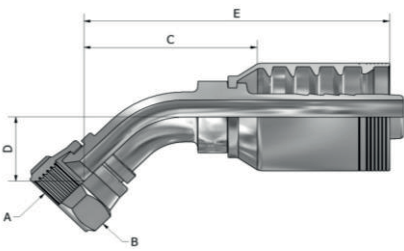

DC704 SERIES(Female JIC 37° Swivel Straight)

USA

PART NUMBER	Products Description									
	Hose In-Dia	Thread UNF	Nut Hex		Tail-Growth		Nipple Hex		Overall Length	
			MM	Inch	MM	Inch	MM	Inch	MM	Inch
			A		B		C		D	
DC704-17-12	3/4	1-1/16-12	31.8	1.25	48.0	1.89	28.6	1.12	100.2	3.94
DC704-21-12	3/4	1-5/16-12	38.0	1.50	50.6	1.99	35.0	1.38	103.1	4.06
DC704-21-16	1"	1-5/16-12	38.0	1.50	54.3	2.14	35.0	1.38	108.3	4.26
DC704-26-16	1"	1-5/8-12	50.0	1.97	59.8	2.35	41.3	1.62	114.2	4.50
DC704-26-20	1-1/4	1-5/8-12	50.0	1.97	70.2	2.76	47.6	1.87	135.1	5.32
DC704-30-24	1-1/2	1-7/8-12	55.0	2.17	74.2	2.92	54.0	2.13	147.2	5.80
DC704-40-32	2"	2-1/2-12	73.0	2.87	91.7	3.61	63.5	2.50	174.6	6.87

DC744 SERIES(Female JIC 37° Swivel 45° Elbow)

USA

PART NUMBER	Products Description									
	Hose In-Dia	Thread UNF	Nut Hex		Tail-Growth		Drop		Overall Length	
			MM	Inch	MM	Inch	MM	Inch	MM	Inch
			A		B		C		D	
DC744-17-12	3/4	1-1/16-12	31.8	1.25	67.9	2.67	27.0	1.06	120.0	4.72
DC744-21-16	1"	1-5/16-12	38.1	1.50	82.4	3.24	33.0	1.30	136.3	5.37
DC744-26-20	1-1/4	1-5/8-12	50.0	1.97	114.1	4.49	45.0	1.77	178.9	7.04
DC744-30-24	1-1/2	1-7/8-12	55.0	2.17	134.3	5.29	52.0	2.05	207.3	8.16

DC794 SERIES(Female JIC 37° Swivel 90° Elbow)

USA

PART NUMBER	Products Description									
	Hose In-Dia	Thread UNF	Nut Hex		Tail-Growth		Drop		Overall Length	
			MM	Inch	MM	Inch	MM	Inch	MM	Inch
			A		B		C		D	
DC794-17-12	3/4	1-1/16-12	31.8	1.25	58.4	2.30	62.0	2.44	110.6	4.35
DC794-21-16	1"	1-5/16-12	38.1	1.50	71.6	2.82	74.0	2.91	125.6	4.94
DC794-26-20	1-1/4	1-5/8-12	50.0	1.97	95.4	3.76	85.0	3.35	160.3	6.31
DC794-26-20D130	1-1/4	1-5/8-12	50.0	1.97	115.0	4.53	130.0	5.12	180.3	7.10
DC794-30-24	1-1/2	1-7/8-12	55.0	2.17	114.5	4.51	110.0	4.33	187.5	7.38
DC794-40-32	2"	2-1/2-12	73.0	2.87	151.7	5.97	136.0	5.35	234.6	9.24