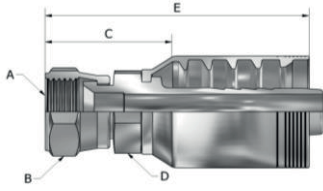

DC704 SERIES(Female JIC 37° Swivel Straight)

USA

PART NUMBER	Products Description									
	Hose In-Dia	Thread UNF	Nut Hex		Tail-Growth		Nipple Hex		Overall Length	
			MM	Inch	MM	Inch	MM	Inch	MM	Inch
			A		B		C		D	
DC704-17-12	3/4	1-1/16-12	31.8	1.25	48.0	1.89	28.6	1.12	100.2	3.94
DC704-21-12	3/4	1-5/16-12	38.0	1.50	50.6	1.99	35.0	1.38	103.1	4.06
DC704-21-16	1"	1-5/16-12	38.0	1.50	54.3	2.14	35.0	1.38	108.3	4.26
DC704-26-16	1"	1-5/8-12	50.0	1.97	59.8	2.35	41.3	1.62	114.2	4.50
DC704-26-20	1-1/4	1-5/8-12	50.0	1.97	70.2	2.76	47.6	1.87	135.1	5.32
DC704-30-24	1-1/2	1-7/8-12	55.0	2.17	74.2	2.92	54.0	2.13	147.2	5.80
DC704-40-32	2"	2-1/2-12	73.0	2.87	91.7	3.61	63.5	2.50	174.6	6.87

DC744 SERIES(Female JIC 37° Swivel 45° Elbow)

USA

PART NUMBER	Products Description									
	Hose In-Dia	Thread UNF	Nut Hex		Tail-Growth		Drop		Overall Length	
			MM	Inch	MM	Inch	MM	Inch	MM	Inch
			A		B		C		D	
DC744-17-12	3/4	1-1/16-12	31.8	1.25	67.9	2.67	27.0	1.06	120.0	4.72
DC744-21-16	1"	1-5/16-12	38.1	1.50	82.4	3.24	33.0	1.30	136.3	5.37
DC744-26-20	1-1/4	1-5/8-12	50.0	1.97	114.1	4.49	45.0	1.77	178.9	7.04
DC744-30-24	1-1/2	1-7/8-12	55.0	2.17	134.3	5.29	52.0	2.05	207.3	8.16

DC794 SERIES(Female JIC 37° Swivel 90° Elbow)

USA

PART NUMBER	Products Description									
	Hose In-Dia	Thread UNF	Nut Hex		Tail-Growth		Drop		Overall Length	
			MM	Inch	MM	Inch	MM	Inch	MM	Inch
			A		B		C		D	
DC794-17-12	3/4	1-1/16-12	31.8	1.25	58.4	2.30	62.0	2.44	110.6	4.35
DC794-21-16	1"	1-5/16-12	38.1	1.50	71.6	2.82	74.0	2.91	125.6	4.94
DC794-26-20	1-1/4	1-5/8-12	50.0	1.97	95.4	3.76	85.0	3.35	160.3	6.31
DC794-26-20D130	1-1/4	1-5/8-12	50.0	1.97	115.0	4.53	130.0	5.12	180.3	7.10
DC794-30-24	1-1/2	1-7/8-12	55.0	2.17	114.5	4.51	110.0	4.33	187.5	7.38
DC794-40-32	2"	2-1/2-12	73.0	2.87	151.7	5.97	136.0	5.35	234.6	9.24